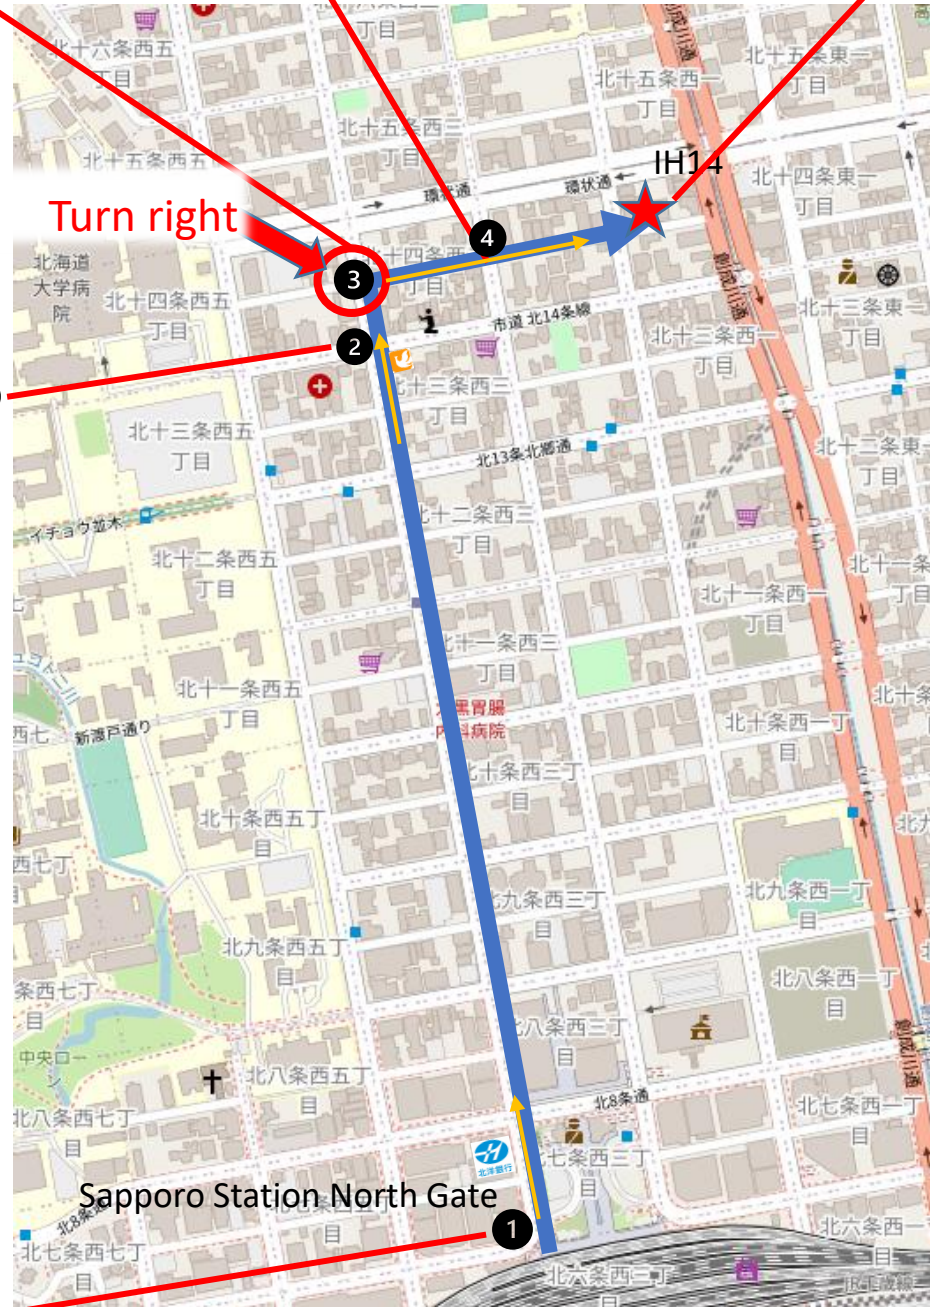

How to get to Hokkaido University International House Kita14

from New Chitose Airport

If you take a taxi, you can show the driver this address in Japanese.

札幌市北区北14条
西1丁目2-5三晃ビル2F

Take the JR Rapid Airport Express and get off at Sapporo Station. From the **North Exit** on the **west side** of Sapporo station, head north (straight out from the North Exit) for about 10 minutes. Turn right at the crossroad and you will arrive at your destination.

Keep going! ④

Hokkaido University IH Kita14

Turn right at this crossroad where there is no traffic light.

③

Traffic Light at North14 West 4 Near "Seico Mart"

②

Head north with your back to the station.

①

Sapporo Station North Gate

①

Turn right